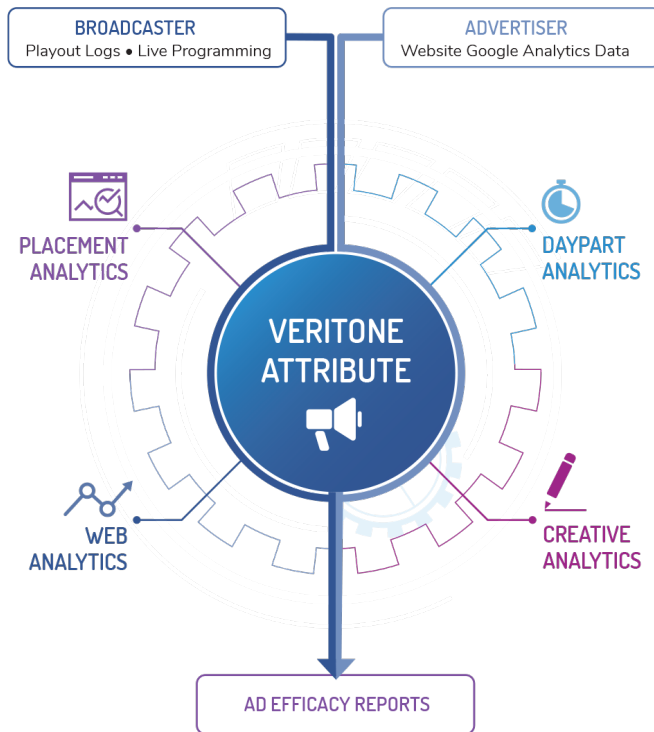

VERITONE ATTRIBUTE IN ACTION

**"HALF THE
MONEY I SPEND
ON ADVERTISING
IS WASTED; THE
TROUBLE IS I DON'T
KNOW WHICH HALF"**

—John Wanamaker
Marketing Pioneer

Viewer Engagement

Show viewer correlation with advertisement engagement

Campaign Management

Manage advertising campaign tracking and efficacy in a self-service, centralized platform

Custom Attribution Time Span

Allow authorized users to configure the attribution window and set it for any time span

Intelligent Attribution

Make connections between advertising campaigns and the actions the target audience has taken on the advertiser's website

Near Real-time Data*

Determine the effectiveness of advertisements within minutes of creation

Reports & Dashboards

Custom report on customer behavior impact analytics from pre-recorded, live-reads and organic* mentions, available in a PDF and PPT

*Available with expanded solution

MAKING AI WORK FOR YOU

veritone.com/attribute

Copyright © 2019 Veritone, Inc. All rights reserved. Trademarks are the property of their respective owners.
66247_MED_AttributeTV_onepager_Q119